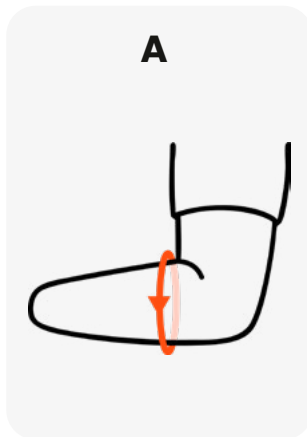

Gwen Sizing Chat

Measure the circumference of the widest part of the limb

Gwen Sizing Chart

Use **measurement A** to select the appropriate size

Measurement A (Limb Circumference)	Gwen size
10cm - 15.5cm	Small
15.5cm - 21cm	Medium